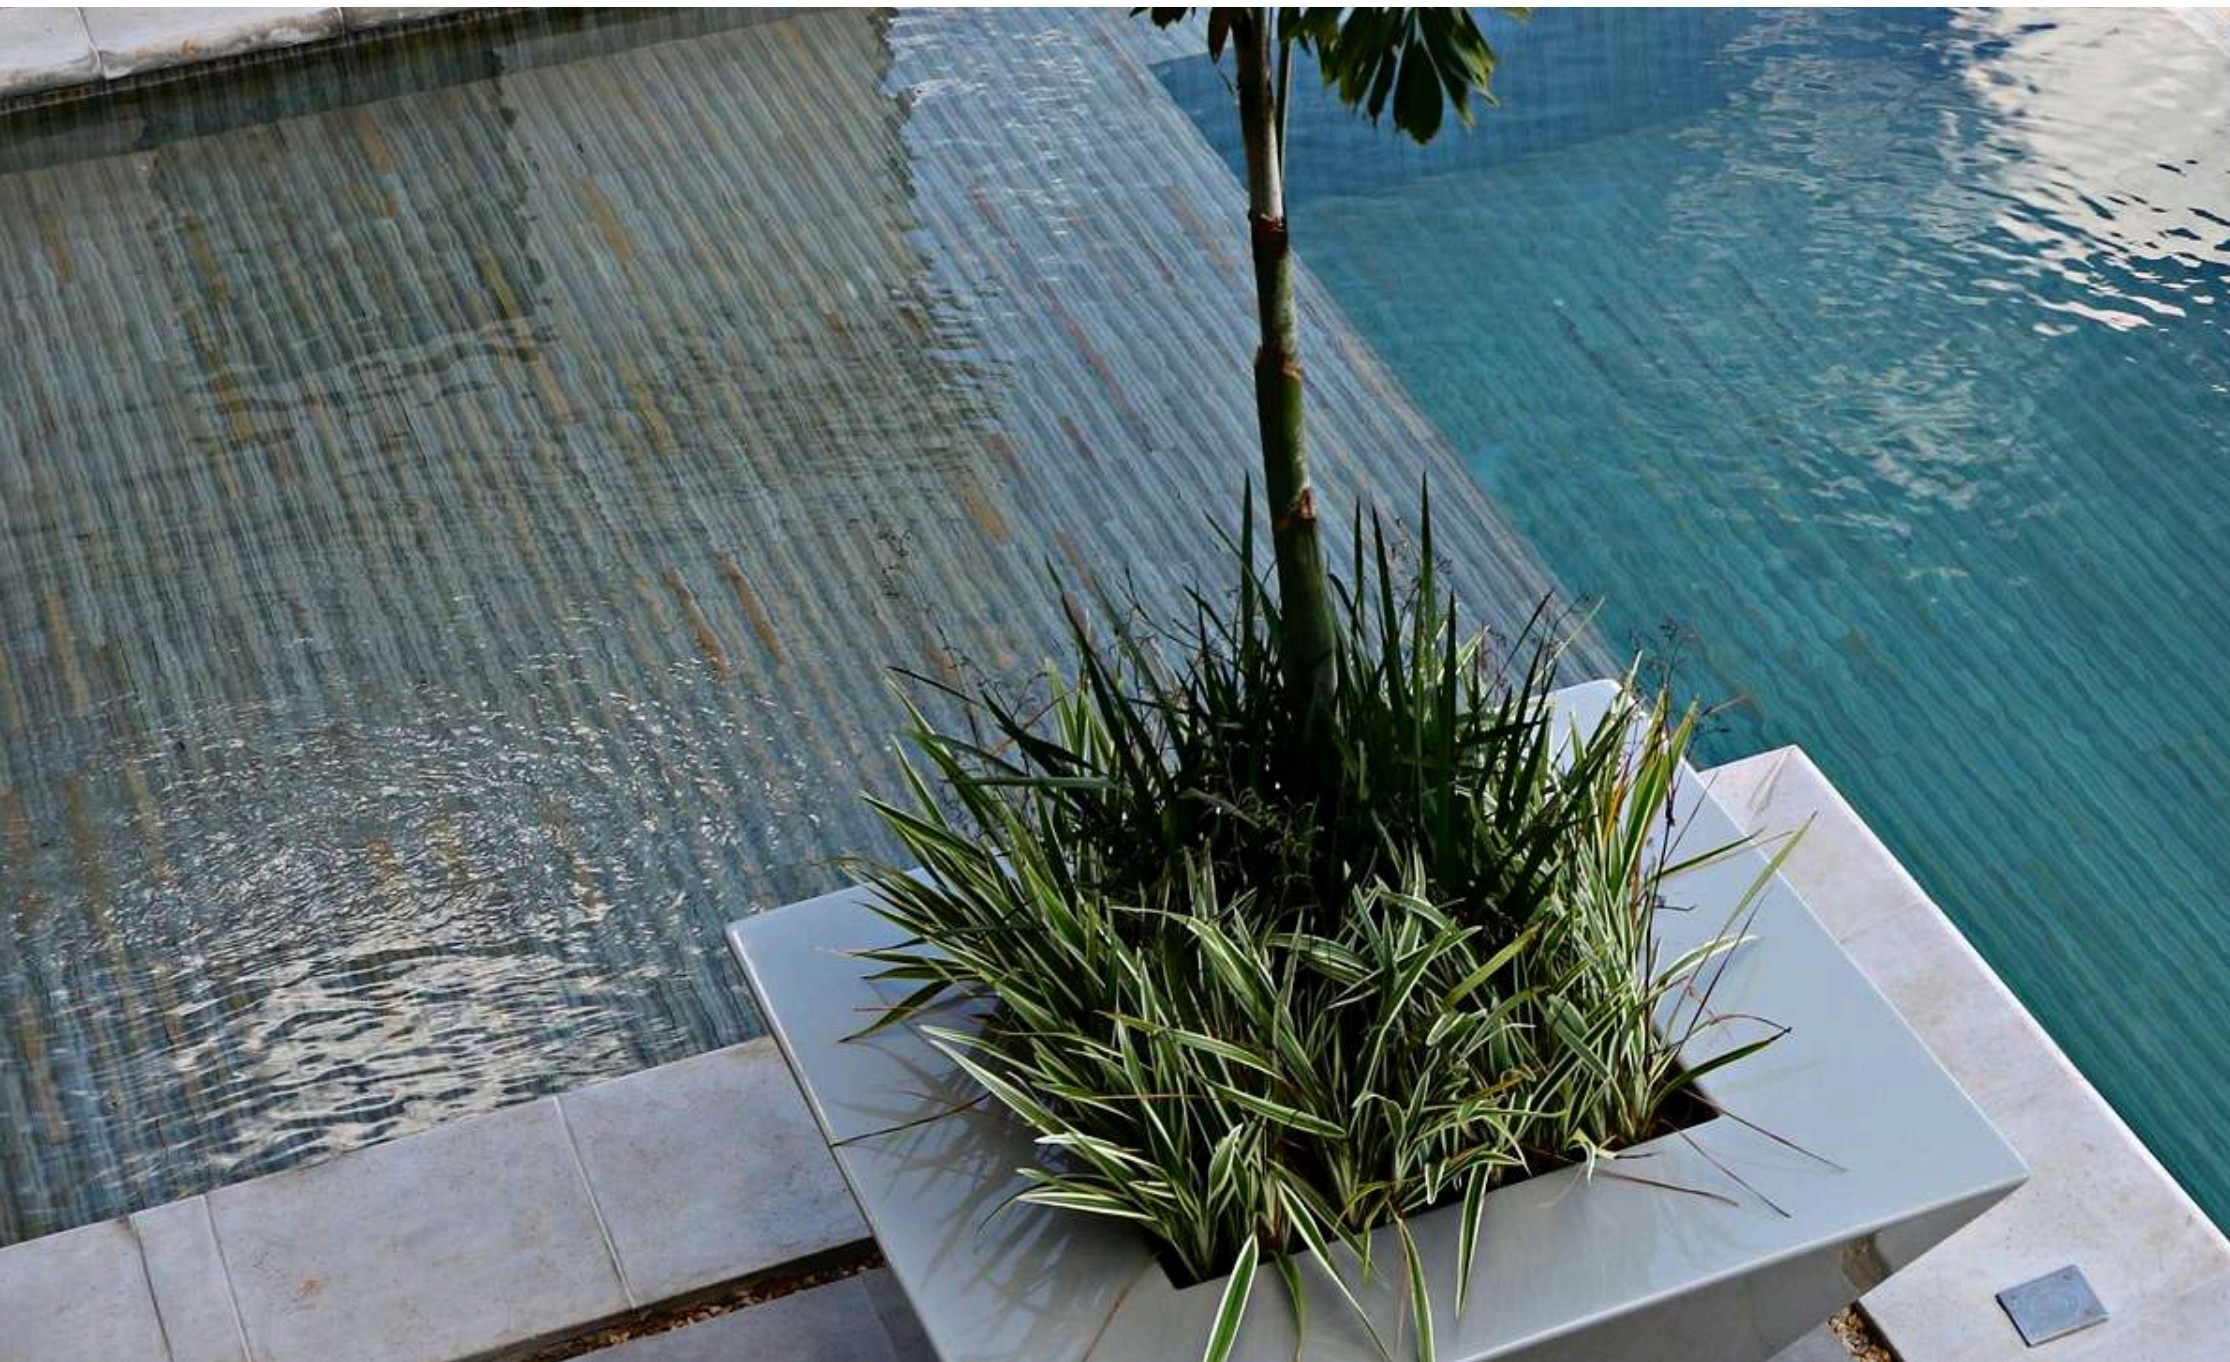

Limestone Graffiata Blue Wood