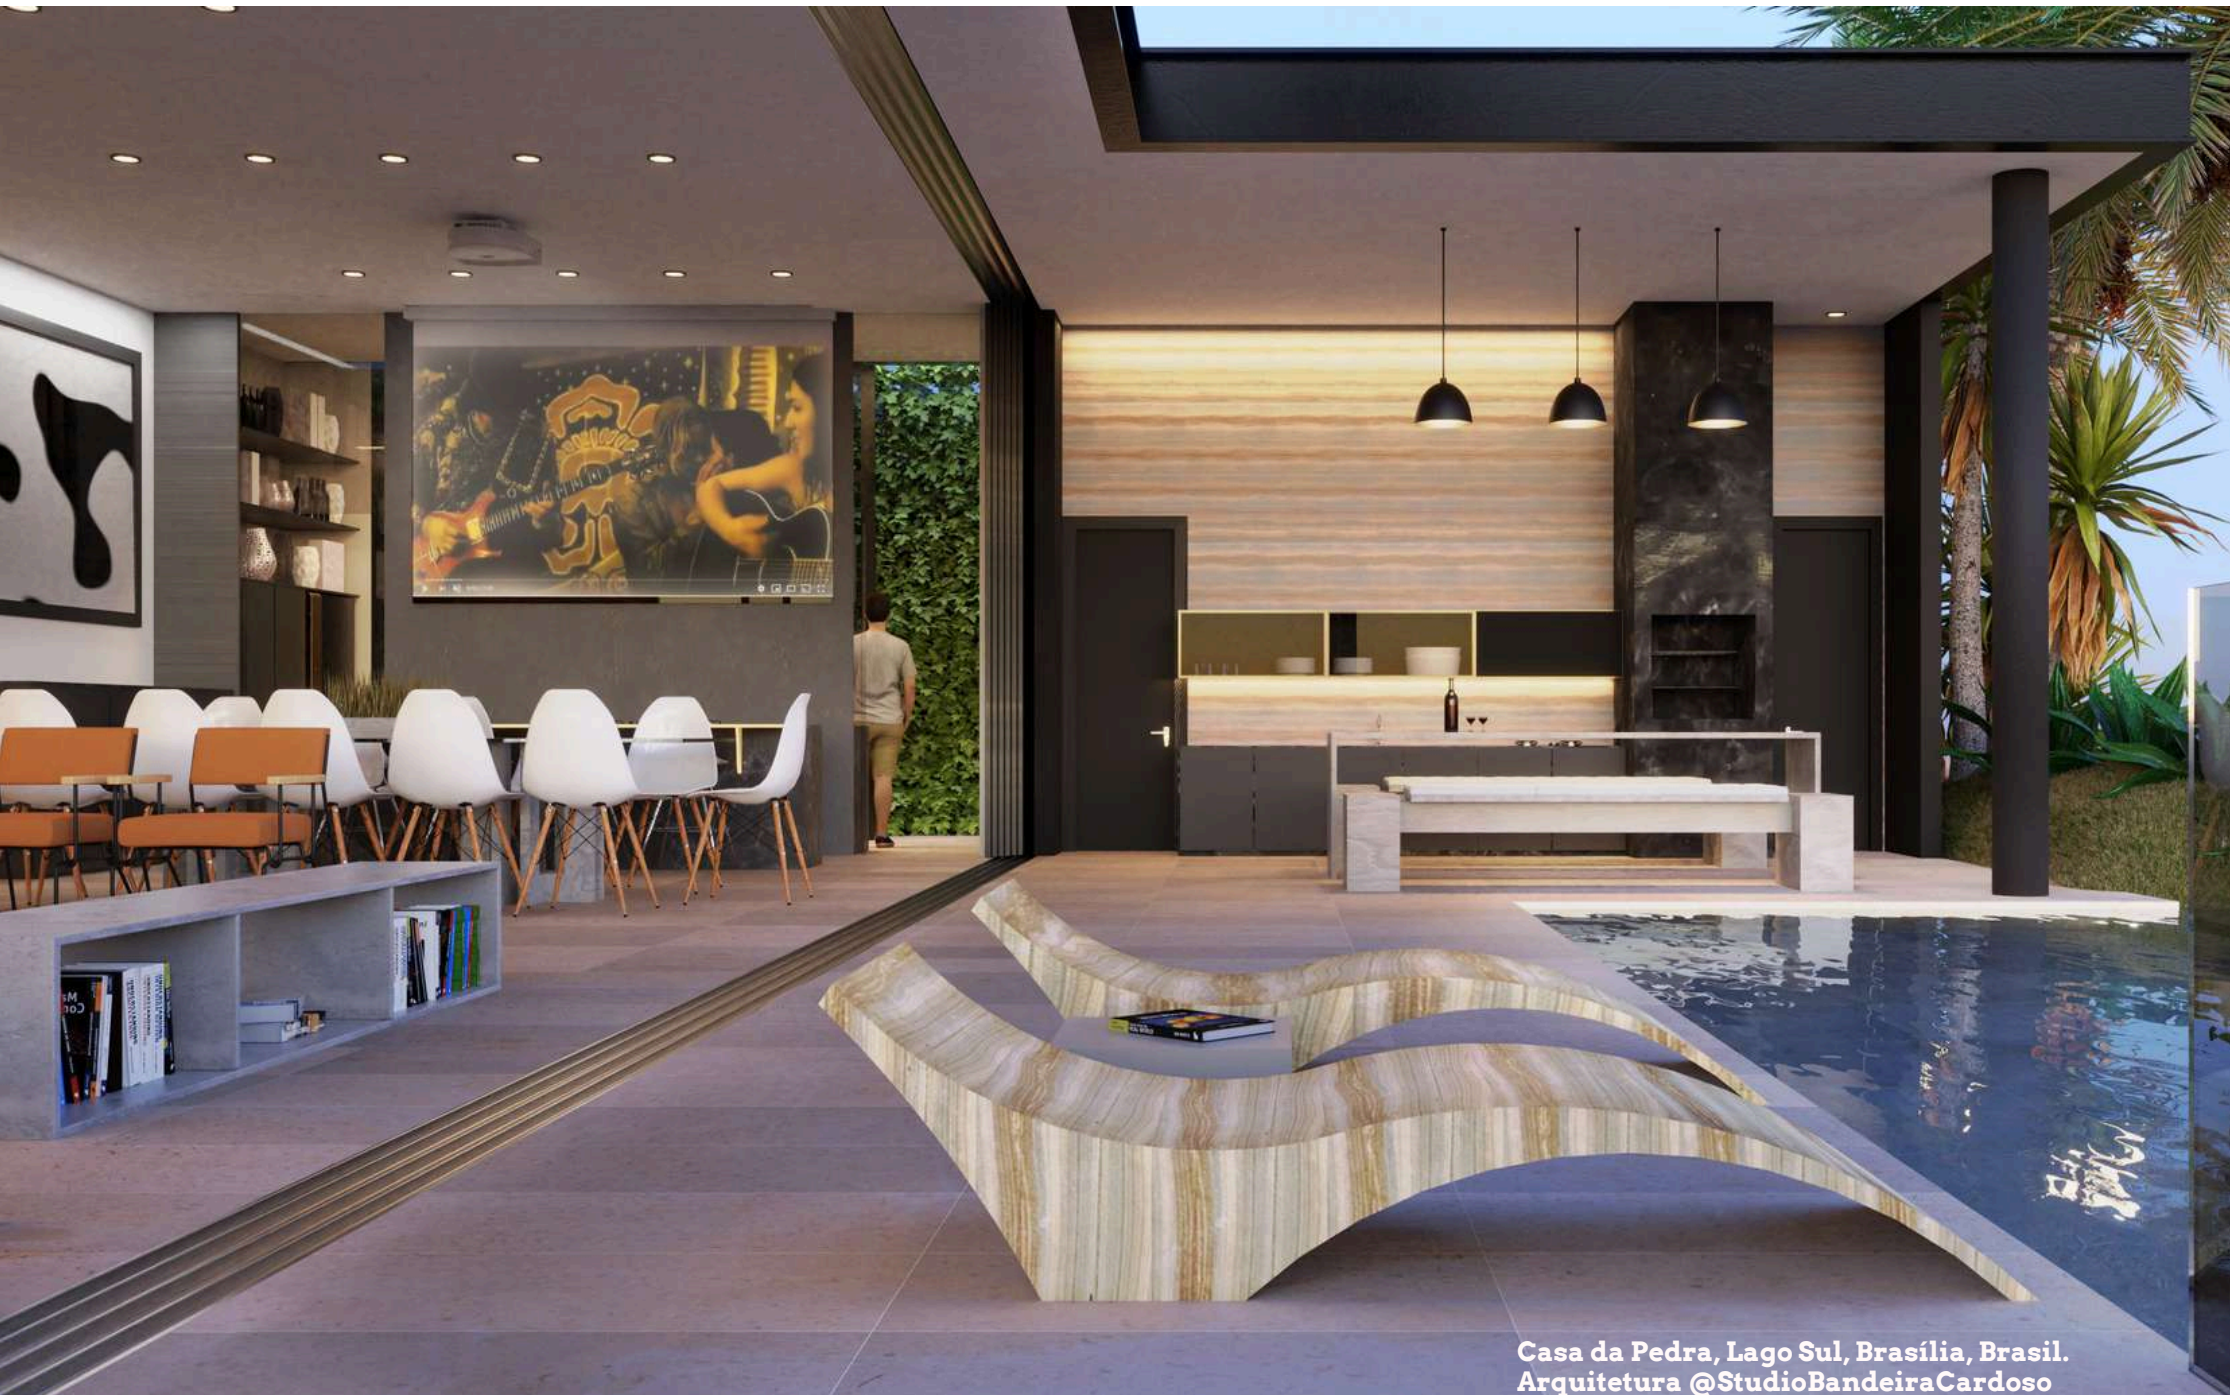

Limestone Grey

Casa da Pedra, Lago Sul, Brasília, Brasil.
Arquitetura @StudioBandeiraCardoso