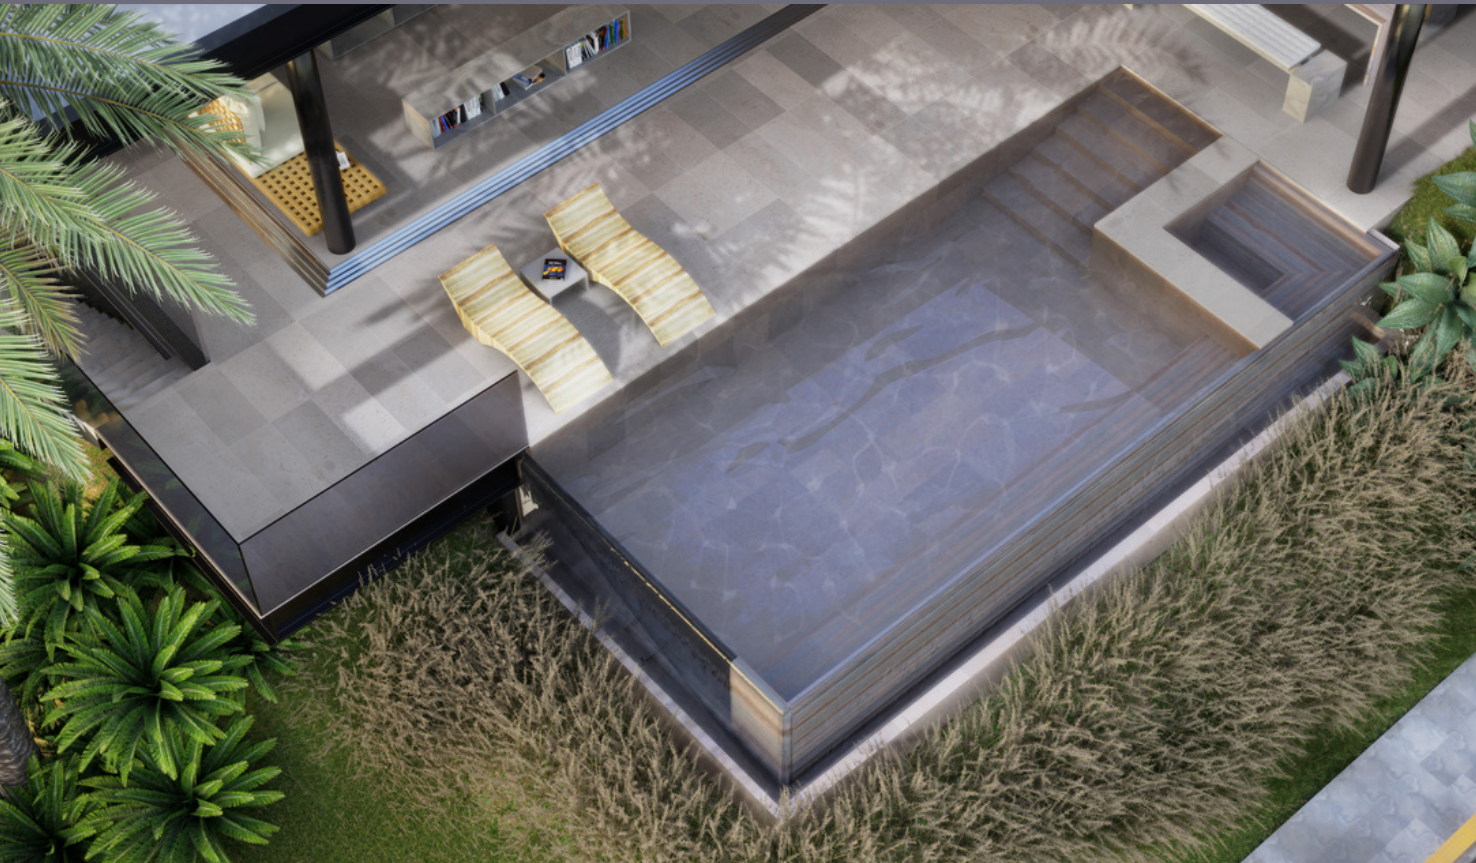

Extremamente elegante e contemporâneo pode ser aplicado em qualquer ambiente, externo, interno e piscinas. Enquanto seco e natural se apresenta semelhante ao concreto, quando polido ou molhado mostra mais os veios azulados e claros. Nas piscinas proporciona uma tonalidade esverdeada, cor de mar ou cachoeiras. Atérmico, antiderrapante, compacto, atemporal.

This material presents various shades of gray, in a texture of rounded veins, in standardized measurements, including thickness.

Extremely elegant and contemporary, it can be applied in any environment, outdoors, indoors and swimming pools. While dry and natural it is similar to concrete, when polished or wet it shows more bluish and light veins. In the pools it provides a greenish hue, sea or waterfalls colors. Athermic, non-slip, compact, timeless.

Este material tiene varias tonalidades de gris, en una textura de vetas redondeadas, en medidas estandarizadas, incluido el espesor.

Extremadamente elegante y contemporáneo, se puede aplicar en cualquier ambiente, exterior, interior y piscinas. Aunque seco y natural, es similar al hormigón, cuando se pule o moja muestra vetas más azuladas y claras. En las piscinas aporta una tonalidad verdosa, color del mar o de las cascadas. Atérmico, antideslizante, compacto, atemporal.